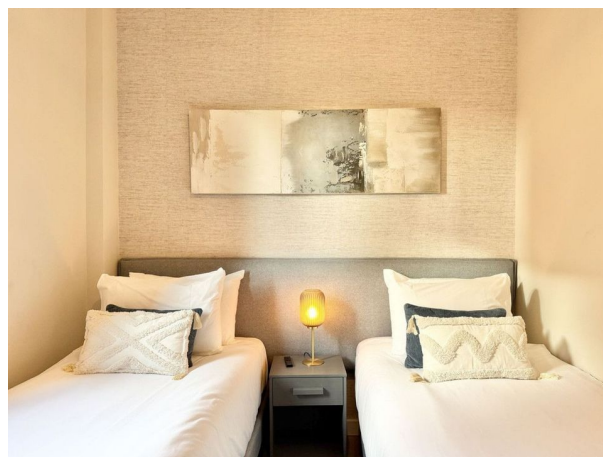

FOTO'S

KANTOOR IN SPANJE
Carrer les Capelletes 37-1
03726 Benitachell (Alicante)

KANTOOR IN NEDERLAND
Daam Fockemalaan 22
3818 KG Amersfoort

Tel. +31 (0)33 258 46 17
Mob. +31 (0)6 83 707 000