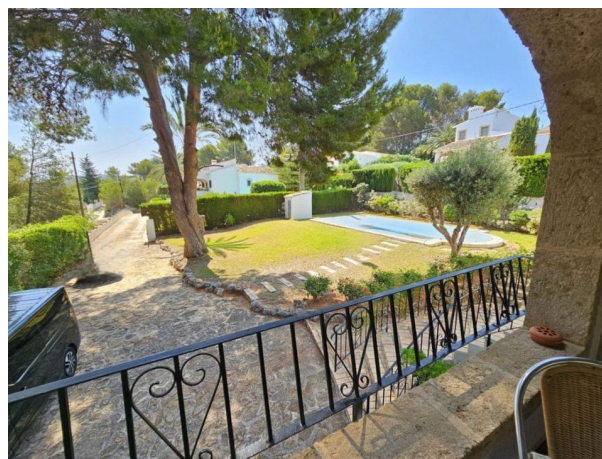

FOTO'S

KANTOOR IN SPANJE
Carrer les Capelletes 37-1
03726 Benitachell (Alicante)

KANTOOR IN NEDERLAND
Daam Fockemalaan 22
3818 KG Amersfoort

Tel. +31 (0)33 258 46 17
Mob. +31 (0)6 83 707 000