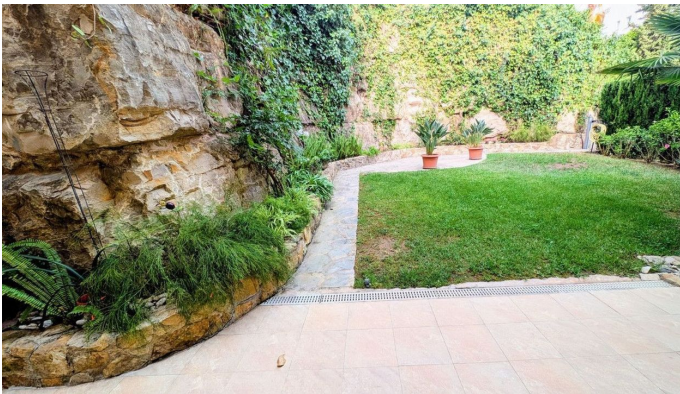

FOTO'S

COSTASELECT

KANTOOR IN SPANJE

Carrer les Capelletes 37-1
03726 Benitachell (Alicante)

KANTOOR IN NEDERLAND

Daam Fockemalaan 22
3818 KG Amersfoort

Tel. +31 (0)33 258 46 17

Mob. +31 (0)6 83 707 000