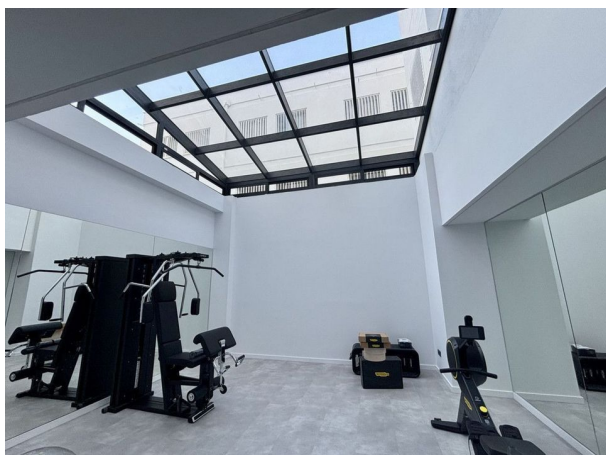

FOTO'S

KANTOOR IN SPANJE
Carrer les Capelletes 37-1
03726 Benitachell (Alicante)

KANTOOR IN NEDERLAND
Daam Fockemalaan 22
3818 KG Amersfoort

Tel. +31 (0)33 258 46 17
Mob. +31 (0)6 83 707 000