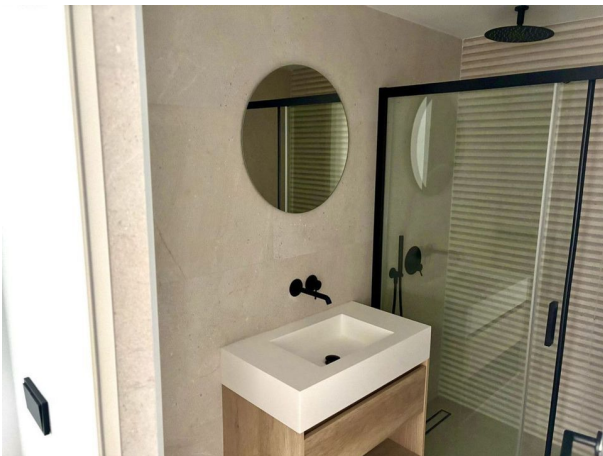

FOTO'S

KANTOOR IN SPANJE
Carrer les Capelletes 37-1
03726 Benitachell (Alicante)

KANTOOR IN NEDERLAND
Daam Fockemalaan 22
3818 KG Amersfoort

Tel. +31 (0)33 258 46 17
Mob. +31 (0)6 83 707 000