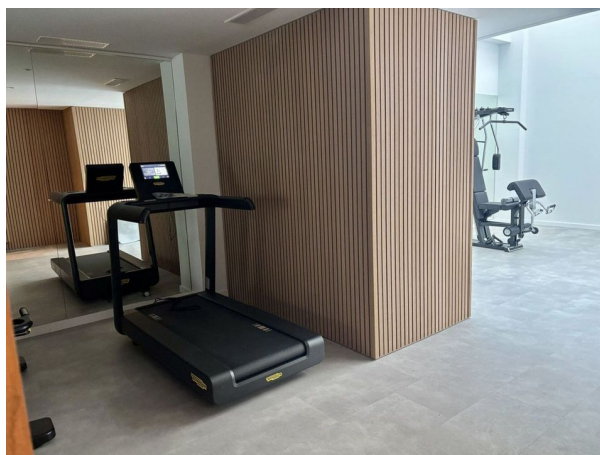

FOTO'S

KANTOOR IN SPANJE
Carrer les Capelletes 37-1
03726 Benitachell (Alicante)

KANTOOR IN NEDERLAND
Daam Fockemalaan 22
3818 KG Amersfoort

Tel. +31 (0)33 258 46 17
Mob. +31 (0)6 83 707 000