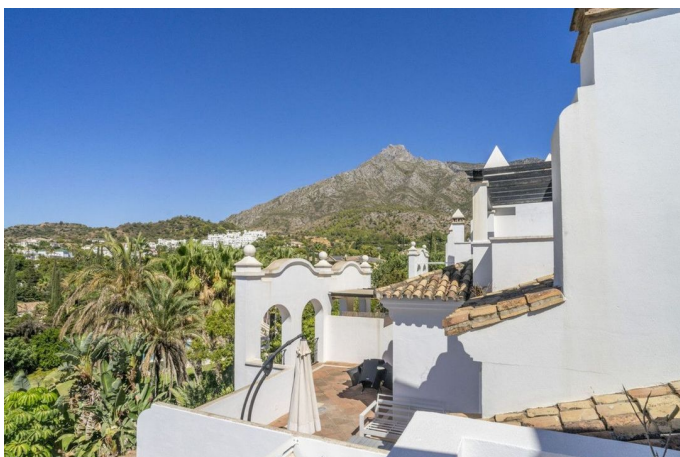

FOTO'S

KANTOOR IN SPANJE
Carrer les Capelletes 37-1
03726 Benitachell (Alicante)

KANTOOR IN NEDERLAND
Daam Fockemalaan 22
3818 KG Amersfoort

Tel. +31 (0)33 258 46 17
Mob. +31 (0)6 83 707 000