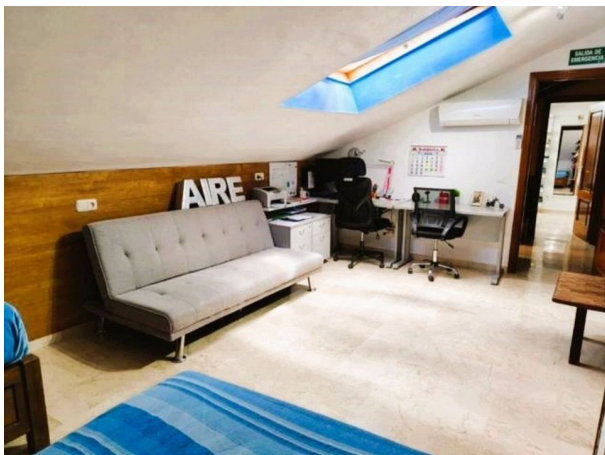

FOTO'S

COSTASELECT

KANTOOR IN SPANJE

Carrer les Capelletes 37-1
03726 Benitachell (Alicante)

KANTOOR IN NEDERLAND

Daam Fockemalaan 22
3818 KG Amersfoort

Tel. +31 (0)33 258 46 17

Mob. +31 (0)6 83 707 000