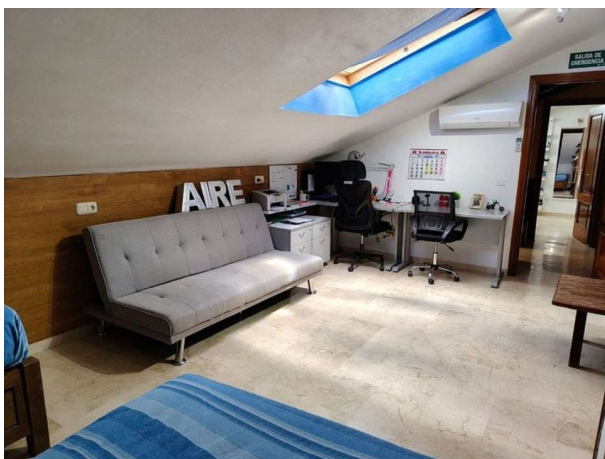

FOTO'S

COSTASELECT

KANTOOR IN SPANJE

Carrer les Capelletes 37-1
03726 Benitachell (Alicante)

KANTOOR IN NEDERLAND

Daam Fockemalaan 22
3818 KG Amersfoort

Tel. +31 (0)33 258 46 17

Mob. +31 (0)6 83 707 000