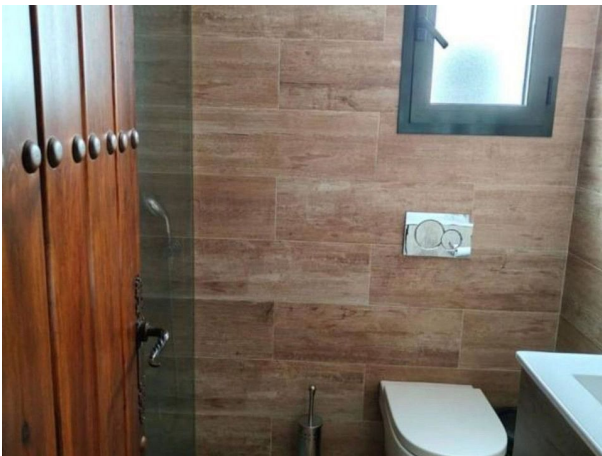

FOTO'S

KANTOOR IN SPANJE
Carrer les Capelletes 37-1
03726 Benitachell (Alicante)

KANTOOR IN NEDERLAND
Daam Fockemalaan 22
3818 KG Amersfoort

Tel. +31 (0)33 258 46 17
Mob. +31 (0)6 83 707 000