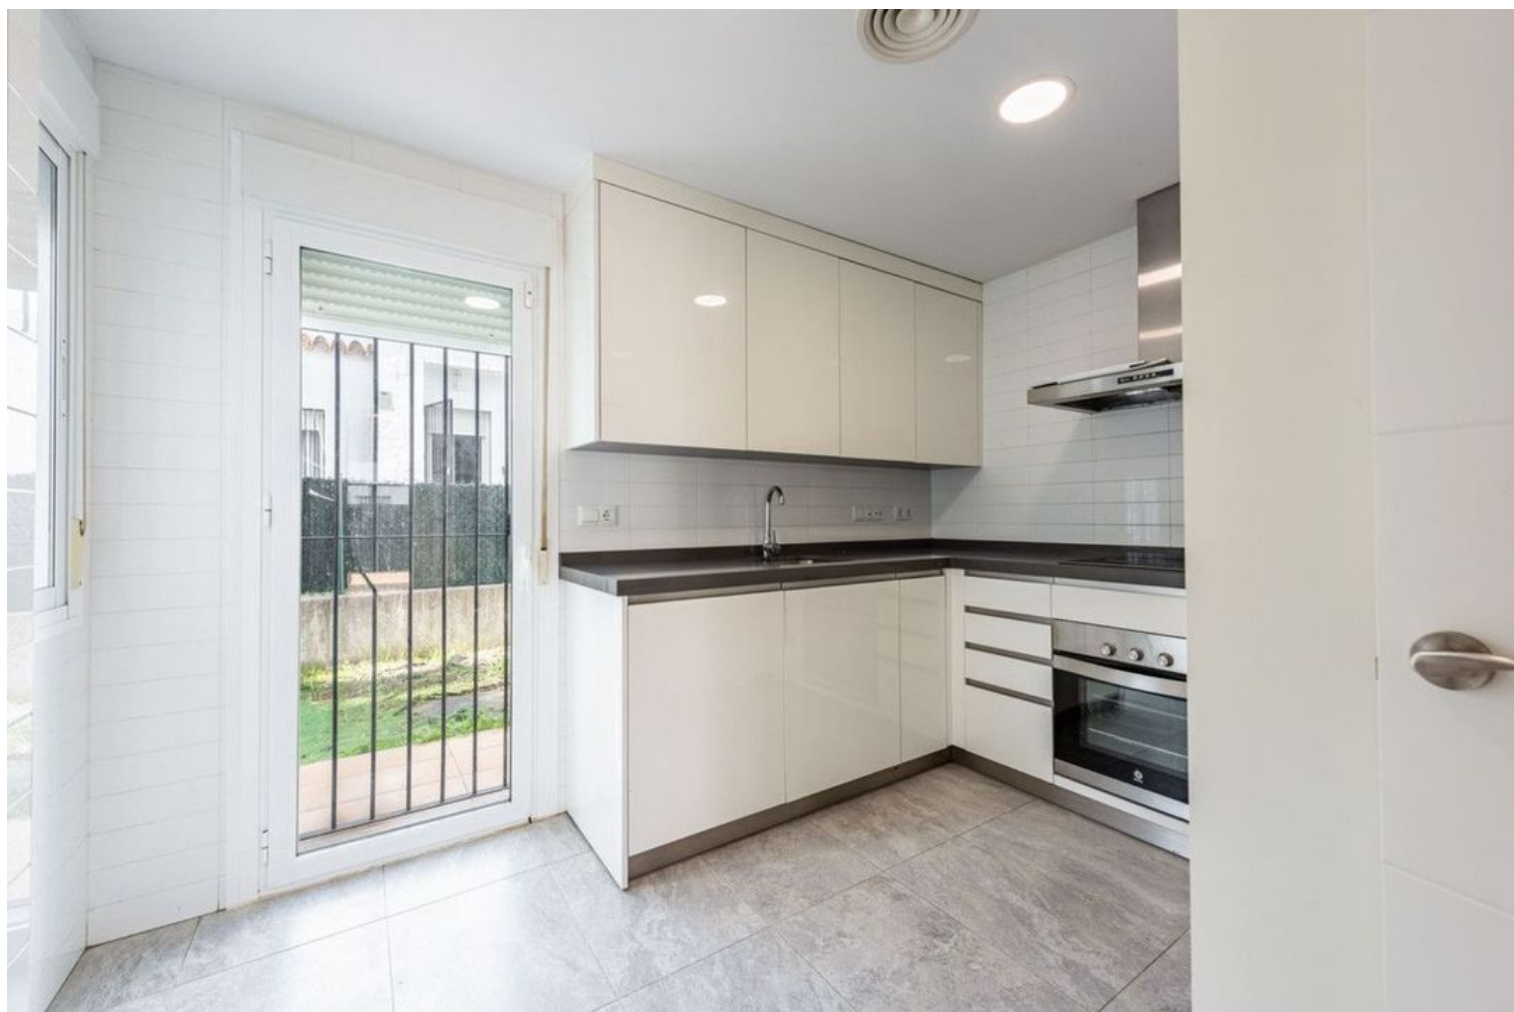

TE KOOP

756121
Marbella

€ 585.000

KANTOOR IN SPANJE

Carrer les Capelletes 37-1
03726 Benitachell (Alicante)

KANTOOR IN NEDERLAND

Daam Fockemalaan 22
3818 KG Amersfoort

Tel. +31 (0)33 258 46 17

Mob. +31 (0)6 83 707 000