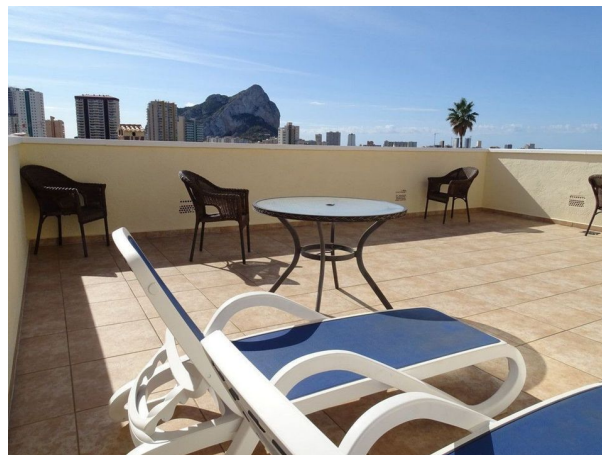

FOTO'S

KANTOOR IN SPANJE
Carrer les Capelletes 37-1
03726 Benitachell (Alicante)

KANTOOR IN NEDERLAND
Daam Fockemalaan 22
3818 KG Amersfoort

Tel. +31 (0)33 258 46 17
Mob. +31 (0)6 83 707 000