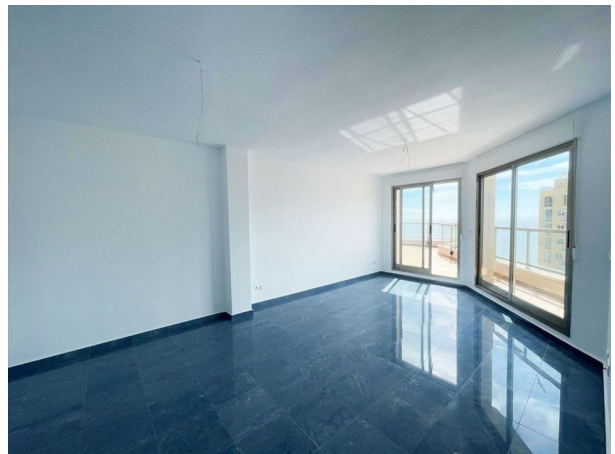

FOTO'S

COSTASELECT

KANTOOR IN SPANJE

Carrer les Capelletes 37-1
03726 Benitachell (Alicante)

KANTOOR IN NEDERLAND

Daam Fockemalaan 22
3818 KG Amersfoort

Tel. +31 (0)33 258 46 17

Mob. +31 (0)6 83 707 000