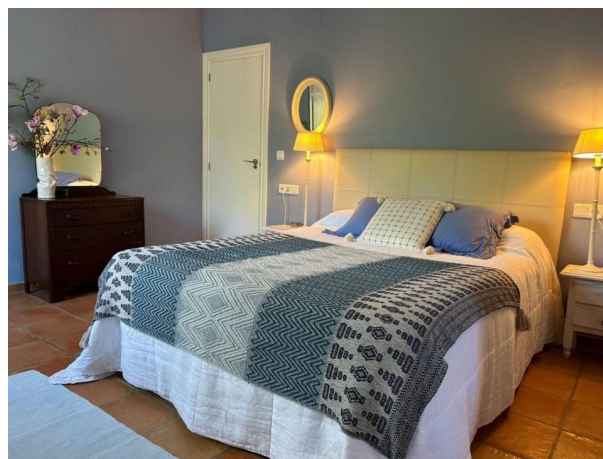

FOTO'S

KANTOOR IN SPANJE
Carrer les Capelletes 37-1
03726 Benitachell (Alicante)

KANTOOR IN NEDERLAND
Daam Fockemalaan 22
3818 KG Amersfoort

Tel. +31 (0)33 258 46 17
Mob. +31 (0)6 83 707 000