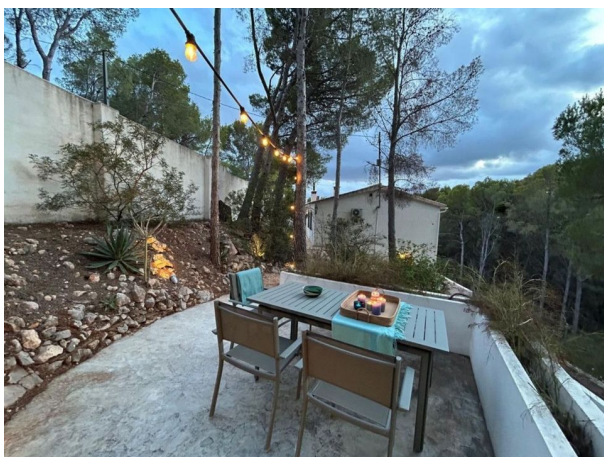

FOTO'S

KANTOOR IN SPANJE
Carrer les Capelletes 37-1
03726 Benitachell (Alicante)

KANTOOR IN NEDERLAND
Daam Fockemalaan 22
3818 KG Amersfoort

Tel. +31 (0)33 258 46 17
Mob. +31 (0)6 83 707 000