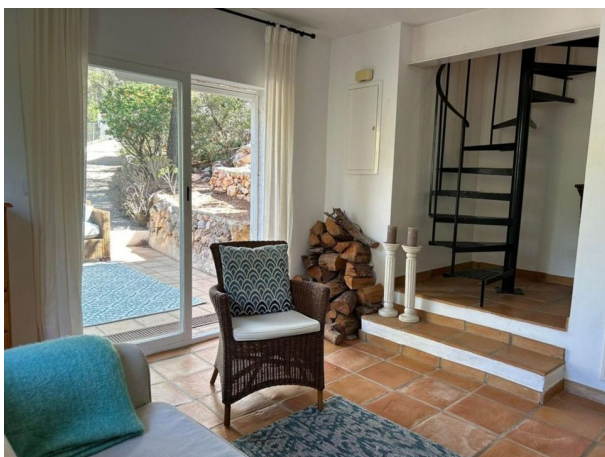

FOTO'S

KANTOOR IN SPANJE
Carrer les Capelletes 37-1
03726 Benitachell (Alicante)

KANTOOR IN NEDERLAND
Daam Fockemalaan 22
3818 KG Amersfoort

Tel. +31 (0)33 258 46 17
Mob. +31 (0)6 83 707 000