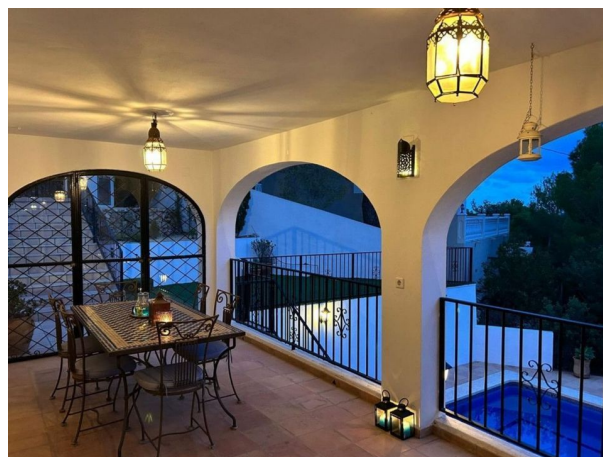

FOTO'S

KANTOOR IN SPANJE
Carrer les Capelletes 37-1
03726 Benitachell (Alicante)

KANTOOR IN NEDERLAND
Daam Fockemalaan 22
3818 KG Amersfoort

Tel. +31 (0)33 258 46 17
Mob. +31 (0)6 83 707 000