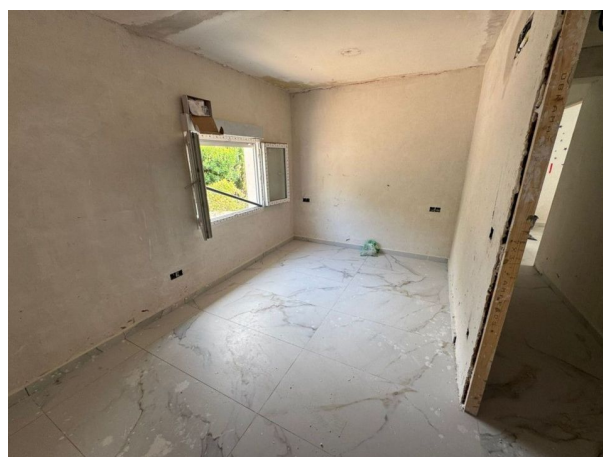

FOTO'S

KANTOOR IN SPANJE
Carrer les Capelletes 37-1
03726 Benitachell (Alicante)

KANTOOR IN NEDERLAND
Daam Fockemalaan 22
3818 KG Amersfoort

Tel. +31 (0)33 258 46 17
Mob. +31 (0)6 83 707 000