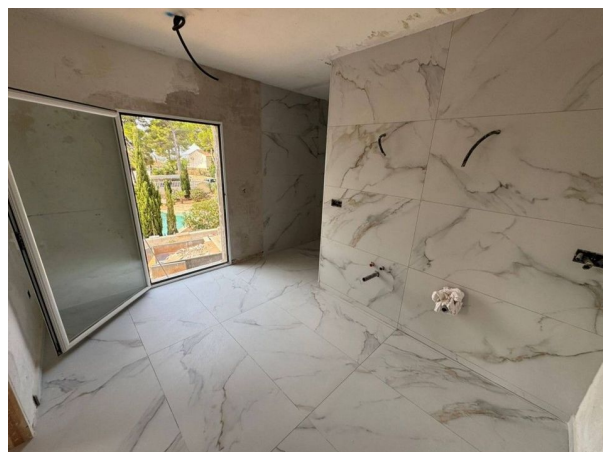

FOTO'S

KANTOOR IN SPANJE
Carrer les Capelletes 37-1
03726 Benitachell (Alicante)

KANTOOR IN NEDERLAND
Daam Fockemalaan 22
3818 KG Amersfoort

Tel. +31 (0)33 258 46 17
Mob. +31 (0)6 83 707 000