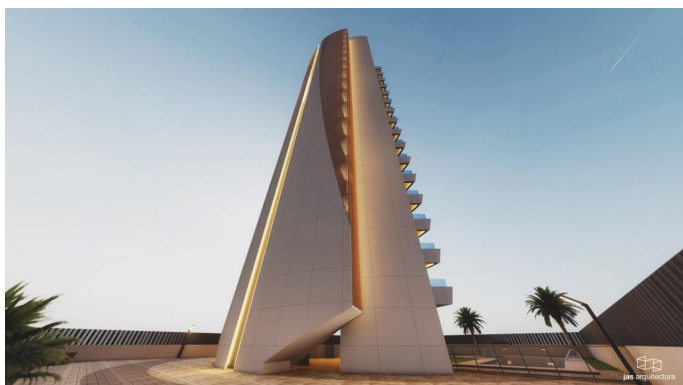

FOTO'S

COSTASELECT

KANTOOR IN SPANJE

Carrer les Capelletes 37-1
03726 Benitachell (Alicante)

KANTOOR IN NEDERLAND

Daam Fockemalaan 22
3818 KG Amersfoort

Tel. +31 (0)33 258 46 17

Mob. +31 (0)6 83 707 000