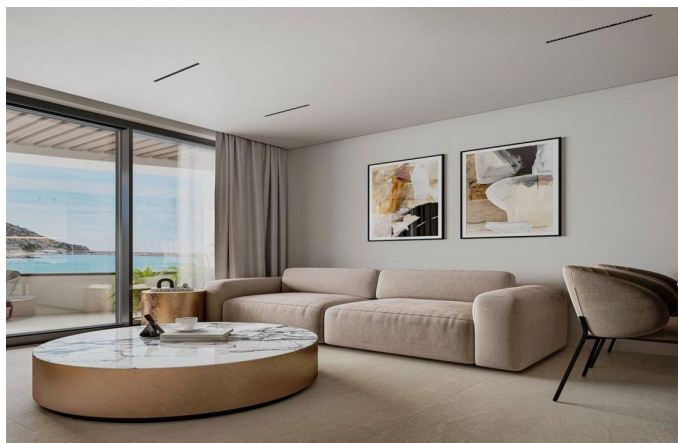

FOTO'S

KANTOOR IN SPANJE
Carrer les Capelletes 37-1
03726 Benitachell (Alicante)

KANTOOR IN NEDERLAND
Daam Fockemalaan 22
3818 KG Amersfoort

Tel. +31 (0)33 258 46 17
Mob. +31 (0)6 83 707 000