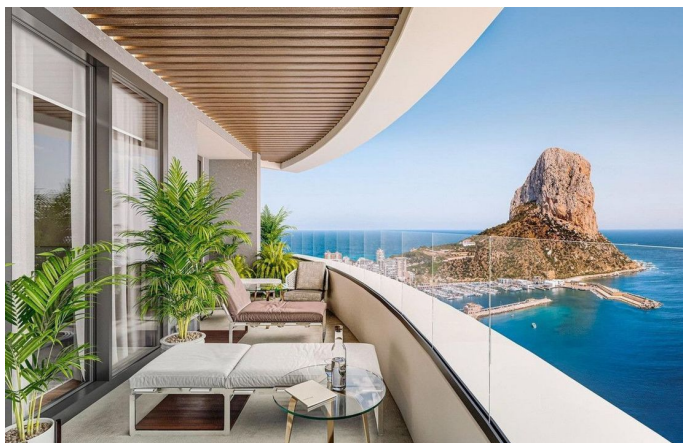

FOTO'S

KANTOOR IN SPANJE
Carrer les Capelletes 37-1
03726 Benitachell (Alicante)

KANTOOR IN NEDERLAND
Daam Fockemalaan 22
3818 KG Amersfoort

Tel. +31 (0)33 258 46 17
Mob. +31 (0)6 83 707 000