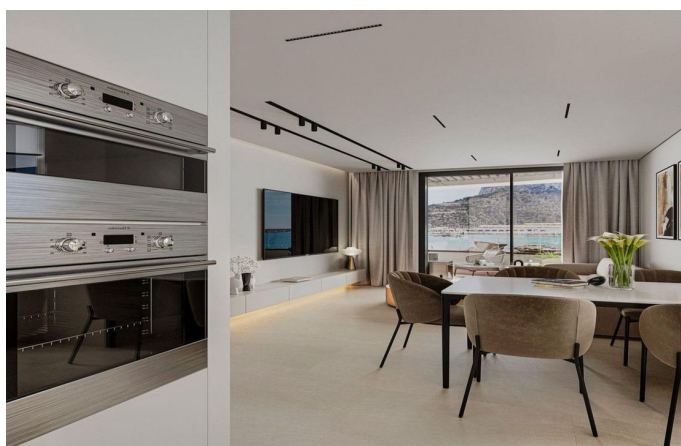

FOTO'S

KANTOOR IN SPANJE
Carrer les Capelletes 37-1
03726 Benitachell (Alicante)

KANTOOR IN NEDERLAND
Daam Fockemalaan 22
3818 KG Amersfoort

Tel. +31 (0)33 258 46 17
Mob. +31 (0)6 83 707 000