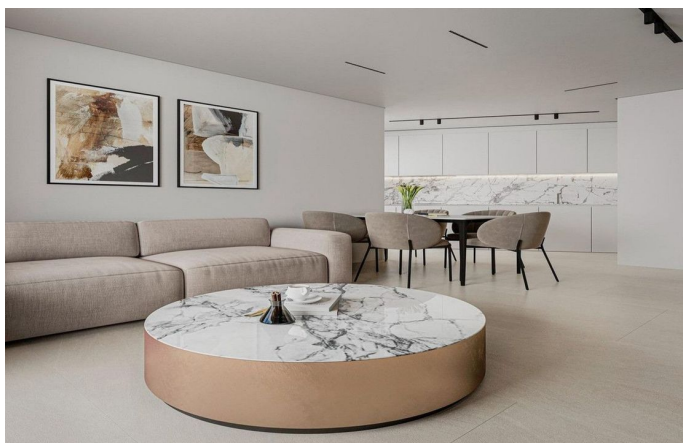

FOTO'S

KANTOOR IN SPANJE
Carrer les Capelletes 37-1
03726 Benitachell (Alicante)

KANTOOR IN NEDERLAND
Daam Fockemalaan 22
3818 KG Amersfoort

Tel. +31 (0)33 258 46 17
Mob. +31 (0)6 83 707 000