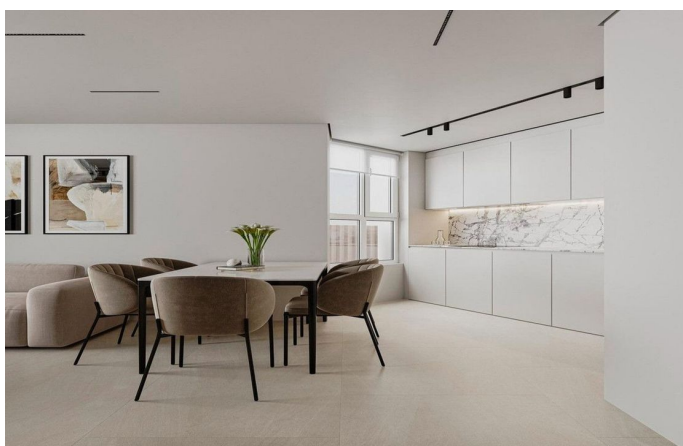

FOTO'S

KANTOOR IN SPANJE
Carrer les Capelletes 37-1
03726 Benitachell (Alicante)

KANTOOR IN NEDERLAND
Daam Fockemalaan 22
3818 KG Amersfoort

Tel. +31 (0)33 258 46 17
Mob. +31 (0)6 83 707 000