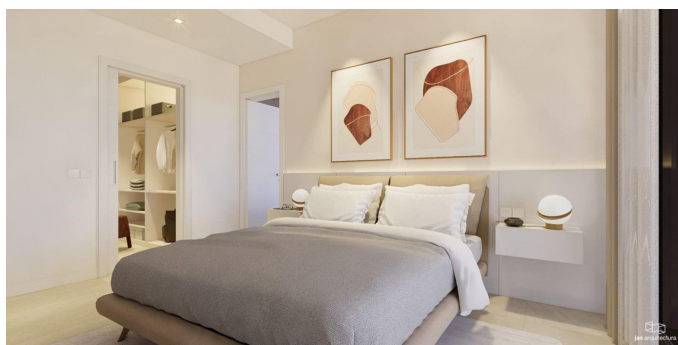

FOTO'S

KANTOOR IN SPANJE
Carrer les Capelletes 37-1
03726 Benitachell (Alicante)

KANTOOR IN NEDERLAND
Daam Fockemalaan 22
3818 KG Amersfoort

Tel. +31 (0)33 258 46 17
Mob. +31 (0)6 83 707 000