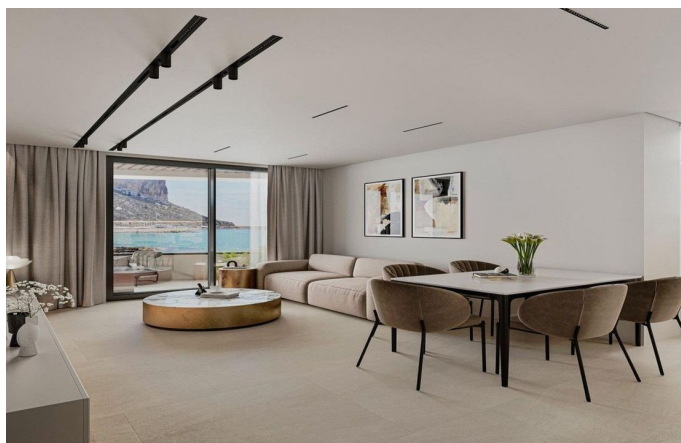

FOTO'S

KANTOOR IN SPANJE
Carrer les Capelletes 37-1
03726 Benitachell (Alicante)

KANTOOR IN NEDERLAND
Daam Fockemalaan 22
3818 KG Amersfoort

Tel. +31 (0)33 258 46 17
Mob. +31 (0)6 83 707 000