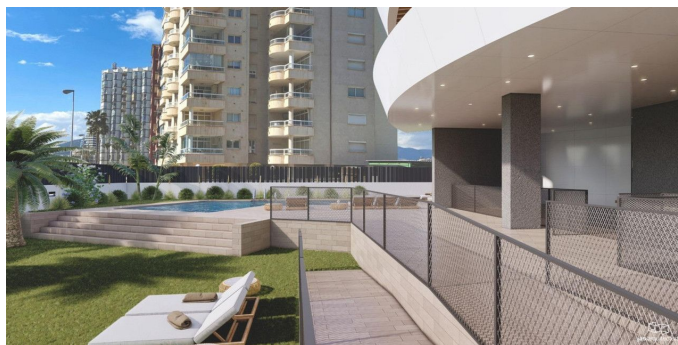

FOTO'S

KANTOOR IN SPANJE
Carrer les Capelletes 37-1
03726 Benitachell (Alicante)

KANTOOR IN NEDERLAND
Daam Fockemalaan 22
3818 KG Amersfoort

Tel. +31 (0)33 258 46 17
Mob. +31 (0)6 83 707 000