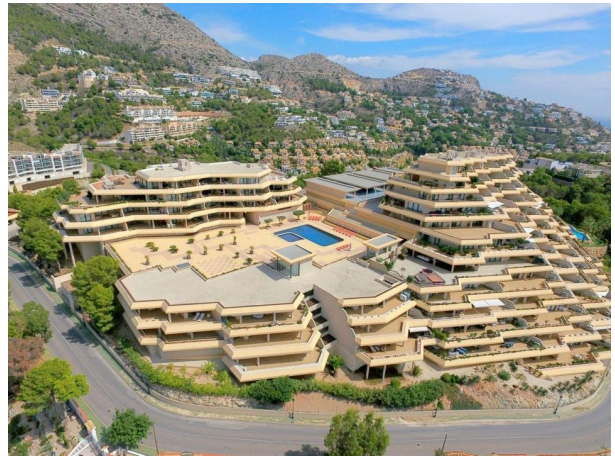

FOTO'S

COSTASELECT

KANTOOR IN SPANJE

Carrer les Capelletes 37-1
03726 Benitachell (Alicante)

KANTOOR IN NEDERLAND

Daam Fockemalaan 22
3818 KG Amersfoort

Tel. +31 (0)33 258 46 17

Mob. +31 (0)6 83 707 000