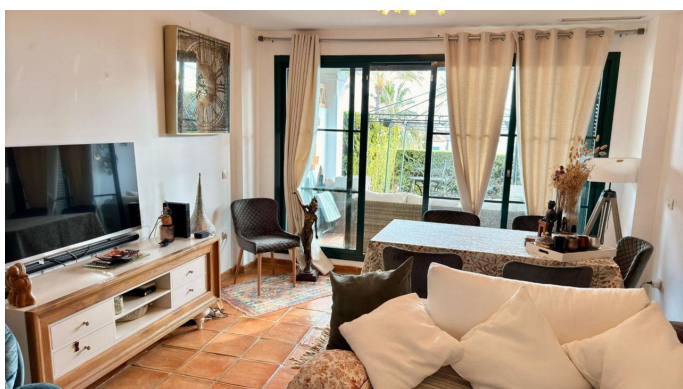

FOTO'S

COSTASELECT

KANTOOR IN SPANJE

Carrer les Capelletes 37-1
03726 Benitachell (Alicante)

KANTOOR IN NEDERLAND

Daam Fockemalaan 22
3818 KG Amersfoort

Tel. +31 (0)33 258 46 17

Mob. +31 (0)6 83 707 000