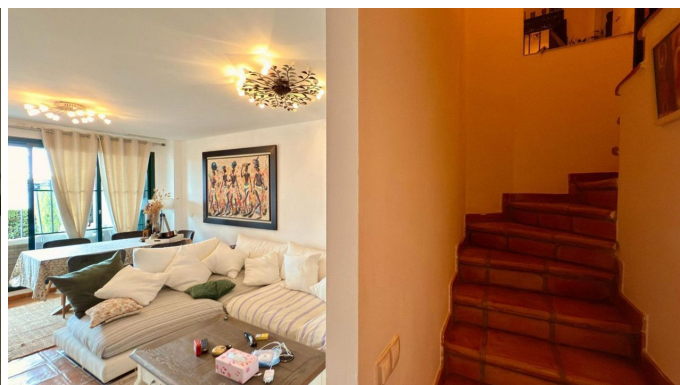

FOTO'S

COSTASELECT

KANTOOR IN SPANJE

Carrer les Capelletes 37-1
03726 Benitachell (Alicante)

KANTOOR IN NEDERLAND

Daam Fockemalaan 22
3818 KG Amersfoort

Tel. +31 (0)33 258 46 17

Mob. +31 (0)6 83 707 000