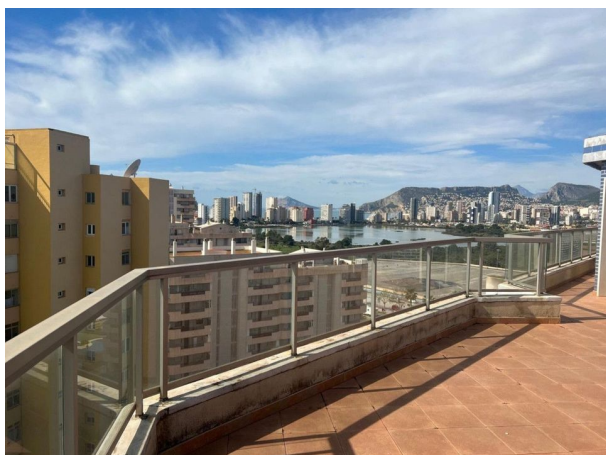

FOTO'S

KANTOOR IN SPANJE

Carrer les Capelletes 37-1
03726 Benitachell (Alicante)

KANTOOR IN NEDERLAND

Daam Fockemalaan 22
3818 KG Amersfoort

Tel. +31 (0)33 258 46 17
Mob. +31 (0)6 83 707 000