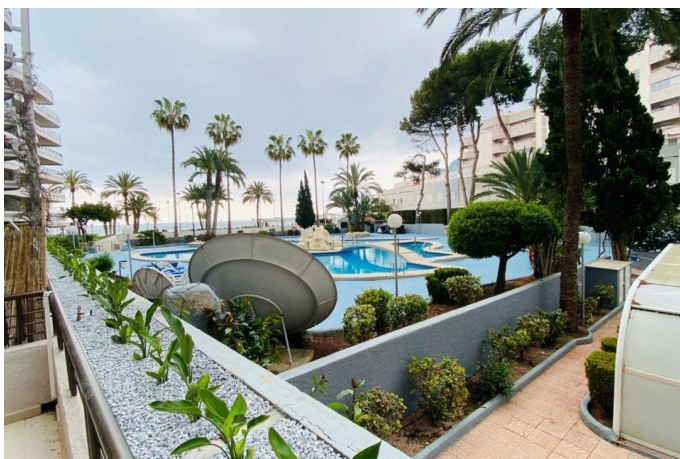

FOTO'S

KANTOOR IN SPANJE
Carrer les Capelletes 37-1
03726 Benitachell (Alicante)

KANTOOR IN NEDERLAND
Daam Fockemalaan 22
3818 KG Amersfoort

Tel. +31 (0)33 258 46 17
Mob. +31 (0)6 83 707 000