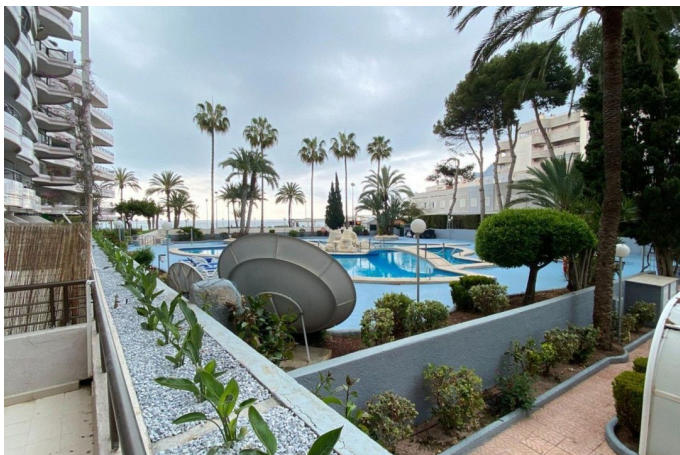

FOTO'S

KANTOOR IN SPANJE
Carrer les Capelletes 37-1
03726 Benitachell (Alicante)

KANTOOR IN NEDERLAND
Daam Fockemalaan 22
3818 KG Amersfoort

Tel. +31 (0)33 258 46 17
Mob. +31 (0)6 83 707 000