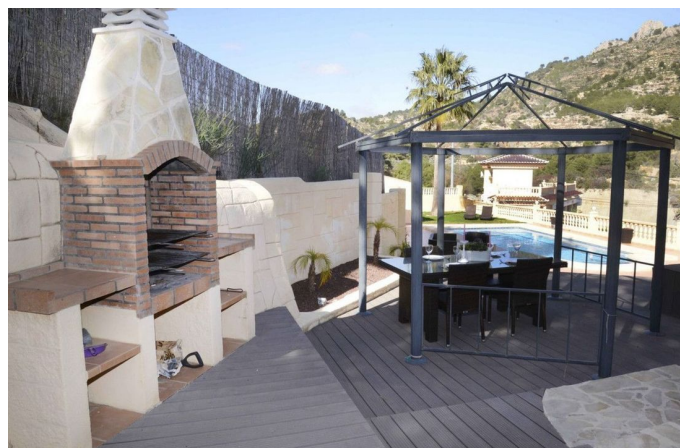

FOTO'S

KANTOOR IN SPANJE
Carrer les Capelletes 37-1
03726 Benitachell (Alicante)

KANTOOR IN NEDERLAND
Daam Fockemalaan 22
3818 KG Amersfoort

Tel. +31 (0)33 258 46 17
Mob. +31 (0)6 83 707 000