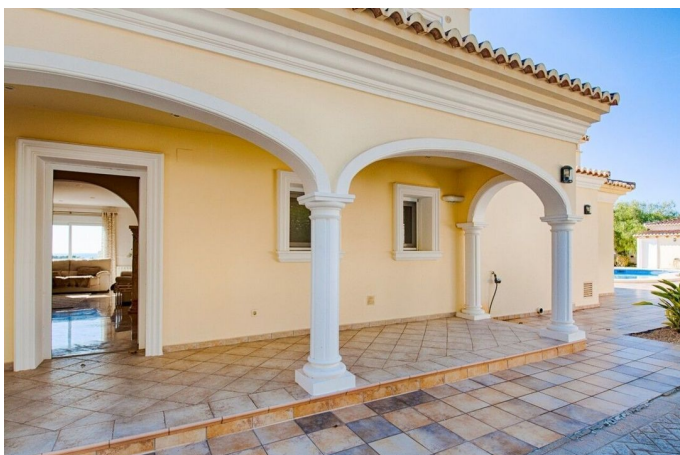

FOTO'S

COSTASELECT

KANTOOR IN SPANJE

Carrer les Capelletes 37-1
03726 Benitachell (Alicante)

KANTOOR IN NEDERLAND

Daam Fockemalaan 22
3818 KG Amersfoort

Tel. +31 (0)33 258 46 17

Mob. +31 (0)6 83 707 000