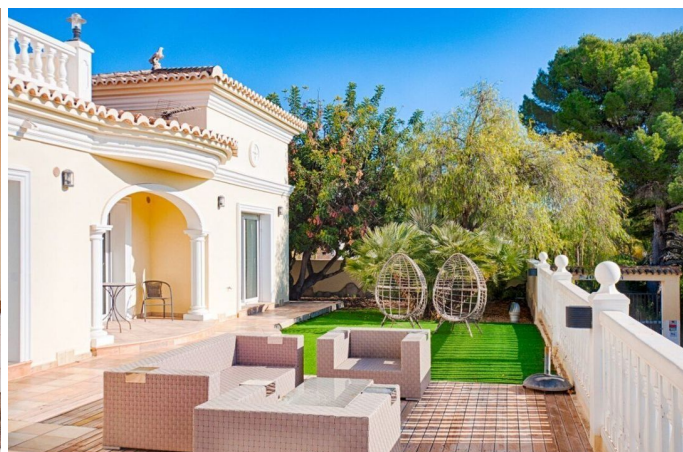

FOTO'S

KANTOOR IN SPANJE

Carrer les Capelletes 37-1
03726 Benitachell (Alicante)

KANTOOR IN NEDERLAND

Daam Fockemalaan 22
3818 KG Amersfoort

Tel. +31 (0)33 258 46 17

Mob. +31 (0)6 83 707 000