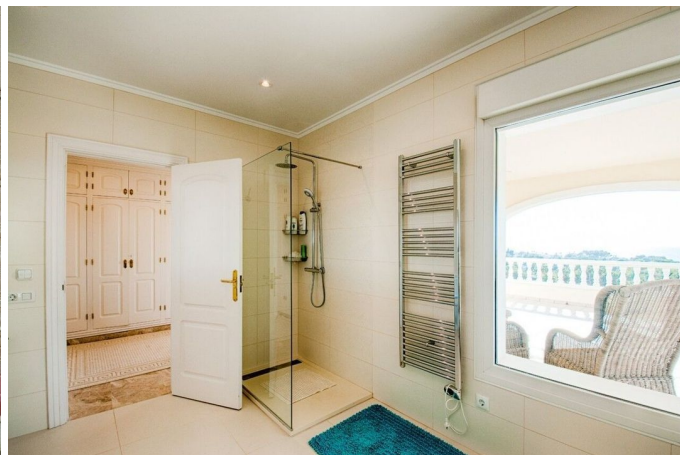

FOTO'S

COSTASELECT

KANTOOR IN SPANJE

Carrer les Capelletes 37-1
03726 Benitachell (Alicante)

KANTOOR IN NEDERLAND

Daam Fockemalaan 22
3818 KG Amersfoort

Tel. +31 (0)33 258 46 17

Mob. +31 (0)6 83 707 000