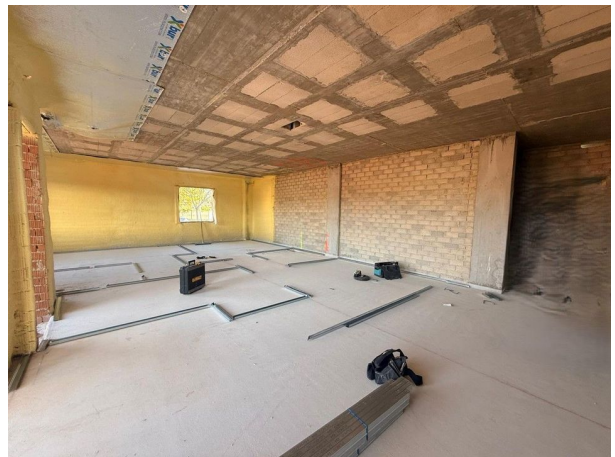

FOTO'S

KANTOOR IN SPANJE
Carrer les Capelletes 37-1
03726 Benitachell (Alicante)

KANTOOR IN NEDERLAND
Daam Fockemalaan 22
3818 KG Amersfoort

Tel. +31 (0)33 258 46 17
Mob. +31 (0)6 83 707 000