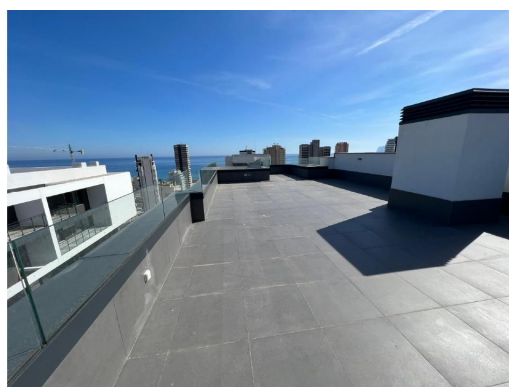

FOTO'S

KANTOOR IN SPANJE
Carrer les Capelletes 37-1
03726 Benitachell (Alicante)

KANTOOR IN NEDERLAND
Daam Fockemalaan 22
3818 KG Amersfoort

Tel. +31 (0)33 258 46 17
Mob. +31 (0)6 83 707 000