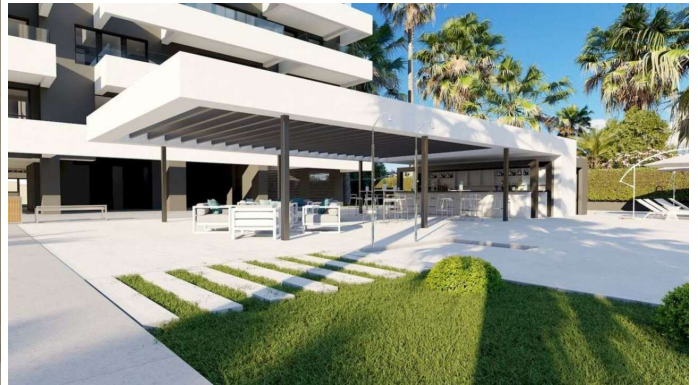

FOTO'S

KANTOOR IN SPANJE
Carrer les Capelletes 37-1
03726 Benitachell (Alicante)

KANTOOR IN NEDERLAND
Daam Fockemalaan 22
3818 KG Amersfoort

Tel. +31 (0)33 258 46 17
Mob. +31 (0)6 83 707 000