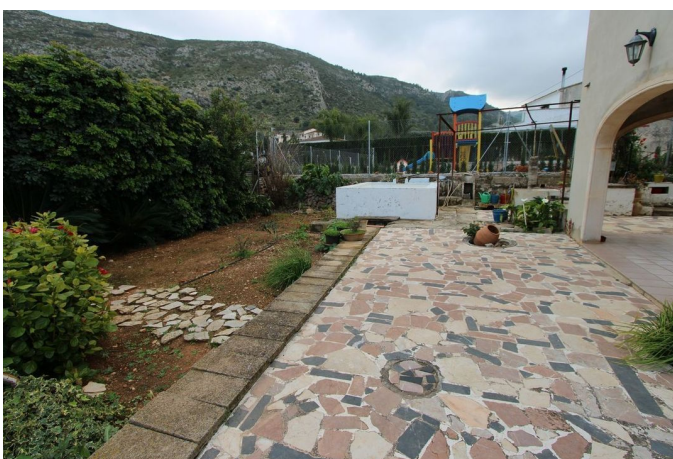

FOTO'S

KANTOOR IN SPANJE
Carrer les Capelletes 37-1
03726 Benitachell (Alicante)

KANTOOR IN NEDERLAND
Daam Fockemalaan 22
3818 KG Amersfoort

Tel. +31 (0)33 258 46 17
Mob. +31 (0)6 83 707 000