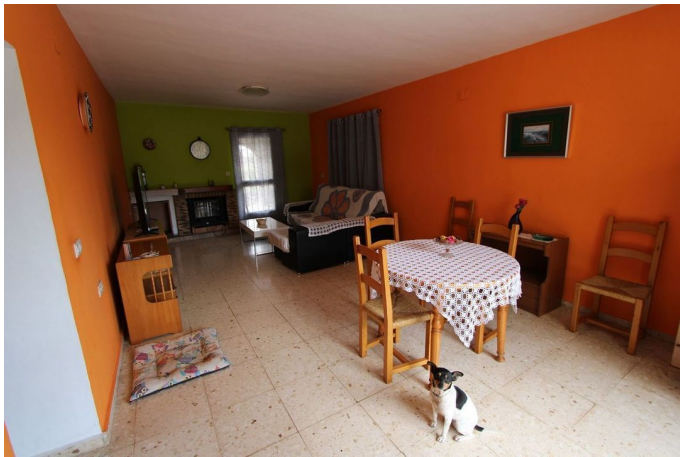

FOTO'S

COSTASELECT

KANTOOR IN SPANJE

Carrer les Capelletes 37-1
03726 Benitachell (Alicante)

KANTOOR IN NEDERLAND

Daam Fockemalaan 22
3818 KG Amersfoort

Tel. +31 (0)33 258 46 17

Mob. +31 (0)6 83 707 000