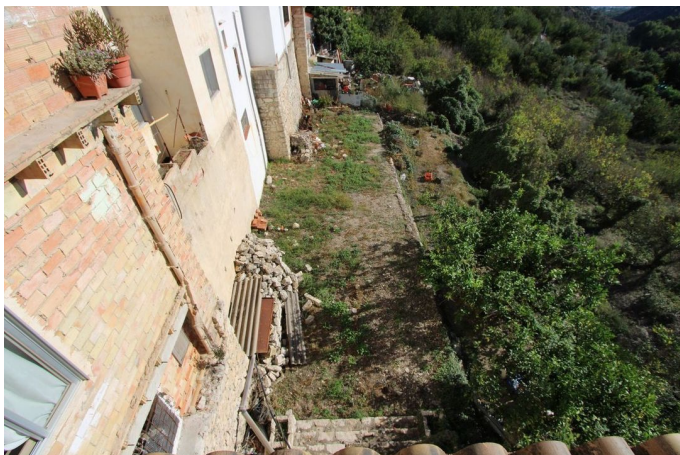

FOTO'S

KANTOOR IN SPANJE
Carrer les Capelletes 37-1
03726 Benitachell (Alicante)

KANTOOR IN NEDERLAND
Daam Fockemalaan 22
3818 KG Amersfoort

Tel. +31 (0)33 258 46 17
Mob. +31 (0)6 83 707 000