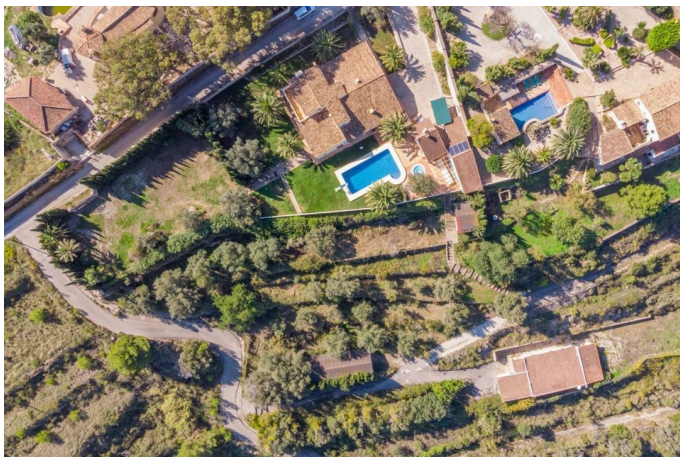

FOTO'S

COSTASELECT

KANTOOR IN SPANJE

Carrer les Capelletes 37-1
03726 Benitachell (Alicante)

KANTOOR IN NEDERLAND

Daam Fockemalaan 22
3818 KG Amersfoort

Tel. +31 (0)33 258 46 17

Mob. +31 (0)6 83 707 000