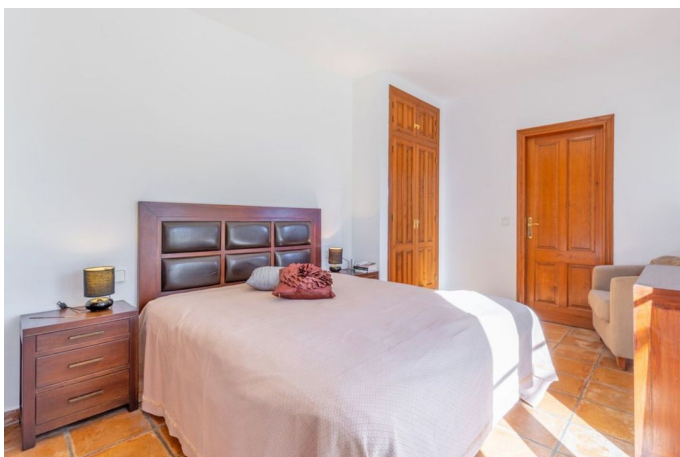

FOTO'S

KANTOOR IN SPANJE
Carrer les Capelletes 37-1
03726 Benitachell (Alicante)

KANTOOR IN NEDERLAND
Daam Fockemalaan 22
3818 KG Amersfoort

Tel. +31 (0)33 258 46 17
Mob. +31 (0)6 83 707 000