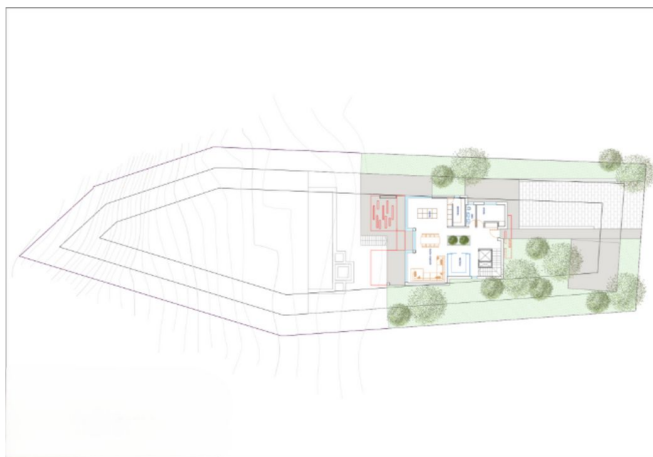

FOTO'S

KANTOOR IN SPANJE
Carrer les Capelletes 37-1
03726 Benitachell (Alicante)

KANTOOR IN NEDERLAND
Daam Fockemalaan 22
3818 KG Amersfoort

Tel. +31 (0)33 258 46 17
Mob. +31 (0)6 83 707 000