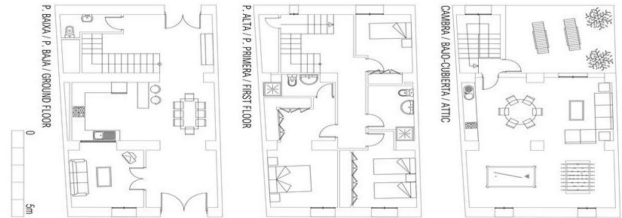

FOTO'S

KANTOOR IN SPANJE
Carrer les Capelletes 37-1
03726 Benitachell (Alicante)

KANTOOR IN NEDERLAND
Mollerusstraat 1
3743 BW Baarn

Tel. +31 (0)33 258 46 17
Mob. +31 (0)6 83 707 000