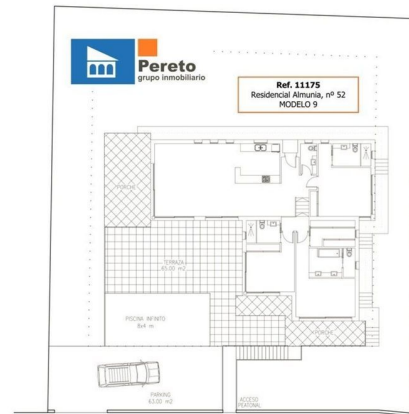

FOTO'S

KANTOOR IN SPANJE

Carrer les Capelletes 37-1
03726 Benitachell (Alicante)

KANTOOR IN NEDERLAND

Mollerusstraat 1
3743 BW Baarn

Tel. +31 (0)33 258 46 17

Mob. +31 (0)6 83 707 000